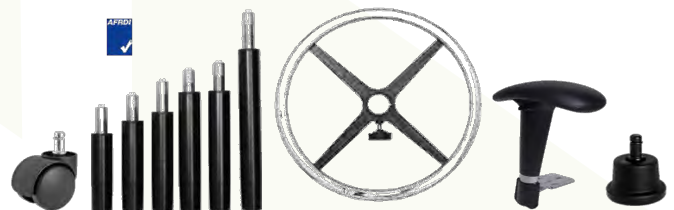

Accessories